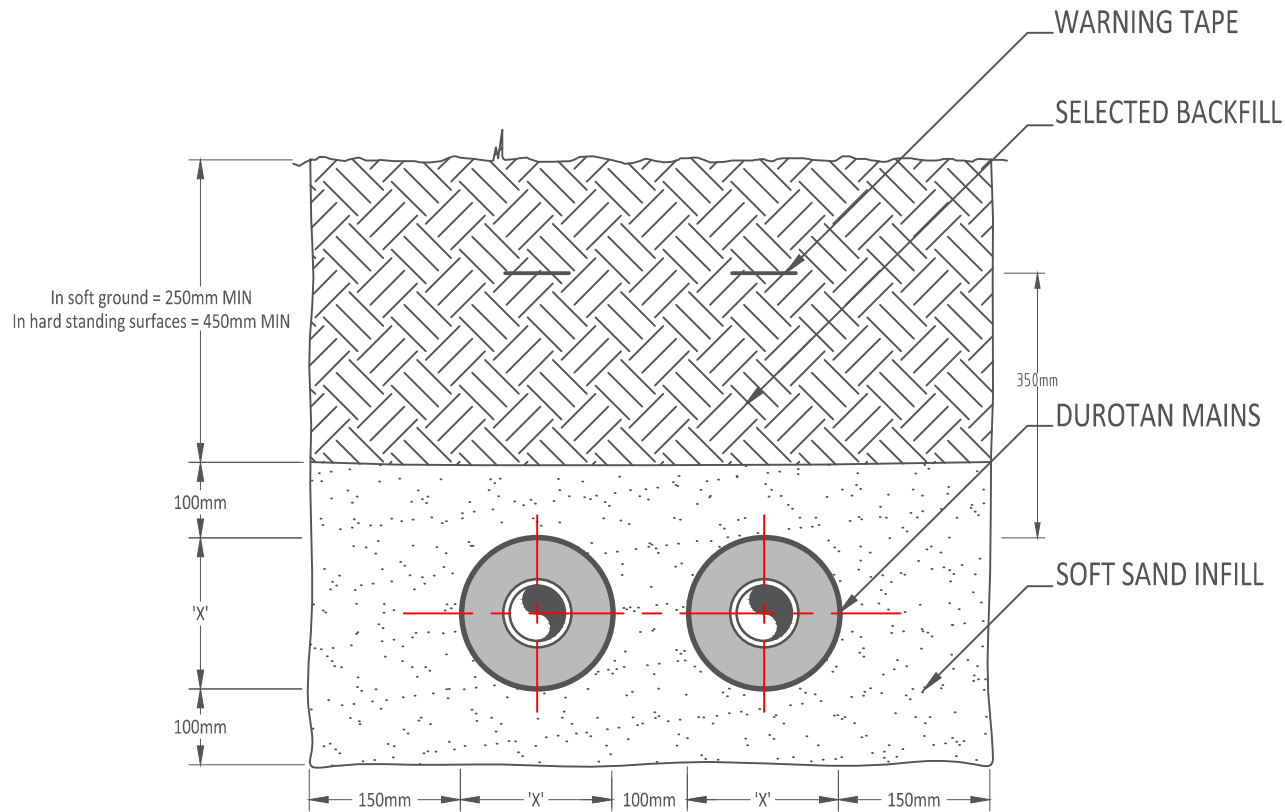

SUPRA	
PIPE SIZE (O.D/I.D) (mm)	'X' DIMENSION (mm)
25/20	68
32/26	68
40/32	140
50/40	140
63/51	140
75/61	175
90/73	175
110/90	200

durotan

Pre-insulated pipe systems

DUROTAN LTD, WEST HOUSE, WEST STREET, BUCKINGHAM, MK18 1HE.
Tel: 01280 814 048. Fax: 01280 817 842. Email: general@durotan.ltd.uk www.durotan.ltd.uk

PRE-INSULATED PIPE SYSTEM:

SUPRA

DETAIL NAME:

TRENCH SECTION

DRAWING No:

E1.3

DRAWN BY:

C.AUSTEN

DRAWN DATE:

17.05.13

SCALE:

N.T.S

REV:

-