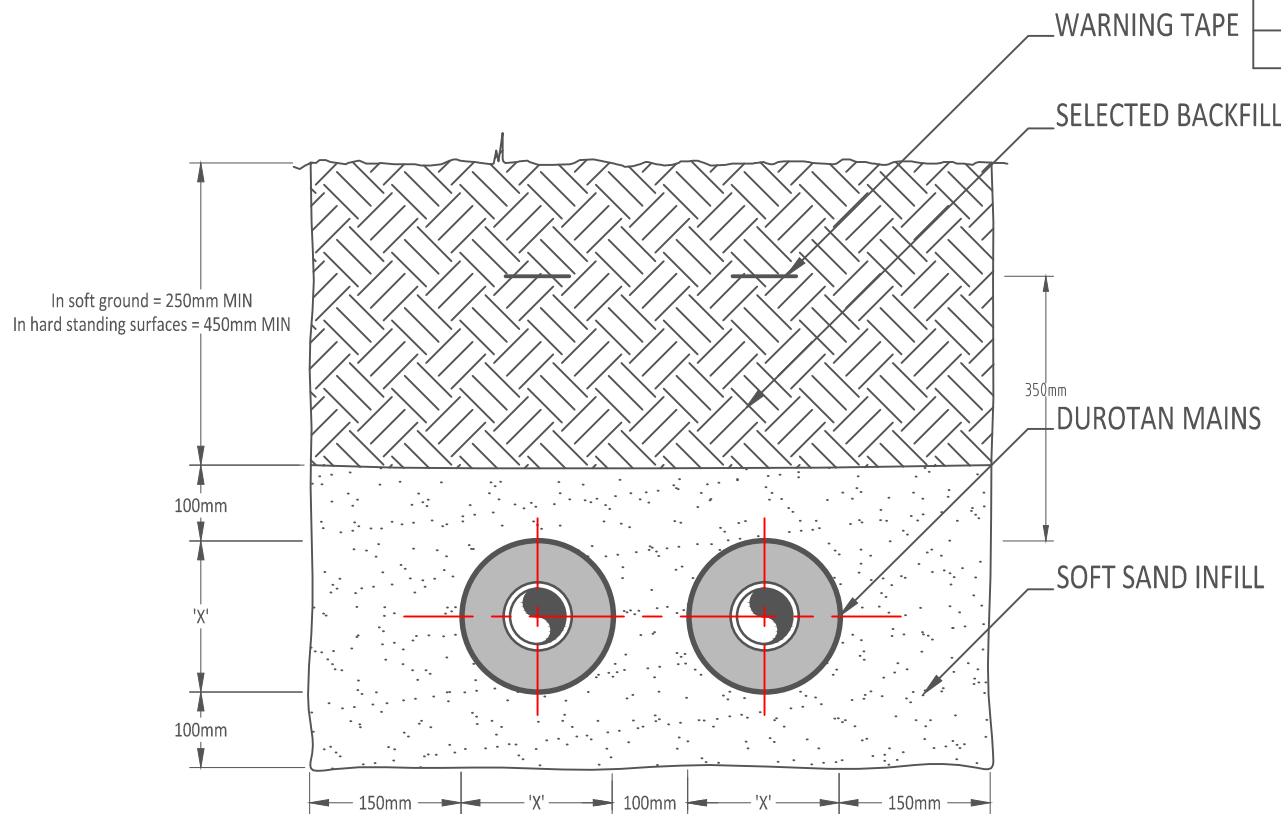

THERMO MINI	
PIPE SIZE (O.D/I.D) (mm)	'X' DIMENSION (mm)
25/20	68
32/26	68

THERMO	
PIPE SIZE (O.D/I.D) (mm)	'X' DIMENSION (mm)
25/20	140
32/26	140
40/32	175
50/40	175
63/51	175
75/61	200
90/73	200
110/90	200

AQUA	
PIPE SIZE (O.D/I.D) (mm)	'X' DIMENSION (mm)
25/18	140
32/23	140
40/29	175
50/36	175
63/46	175

PN10 THERMO	
PIPE SIZE (O.D/I.D) (mm)	'X' DIMENSION (mm)
25/18	140
32/23	140
40/29	175
50/36	175
63/46	175

DETAIL NAME:
TRENCH SECTION

DRAWING No:
E1.1

DRAWN BY: C.AUSTEN	DRAWN DATE: 17.05.13
SCALE: N.T.S	REV: -