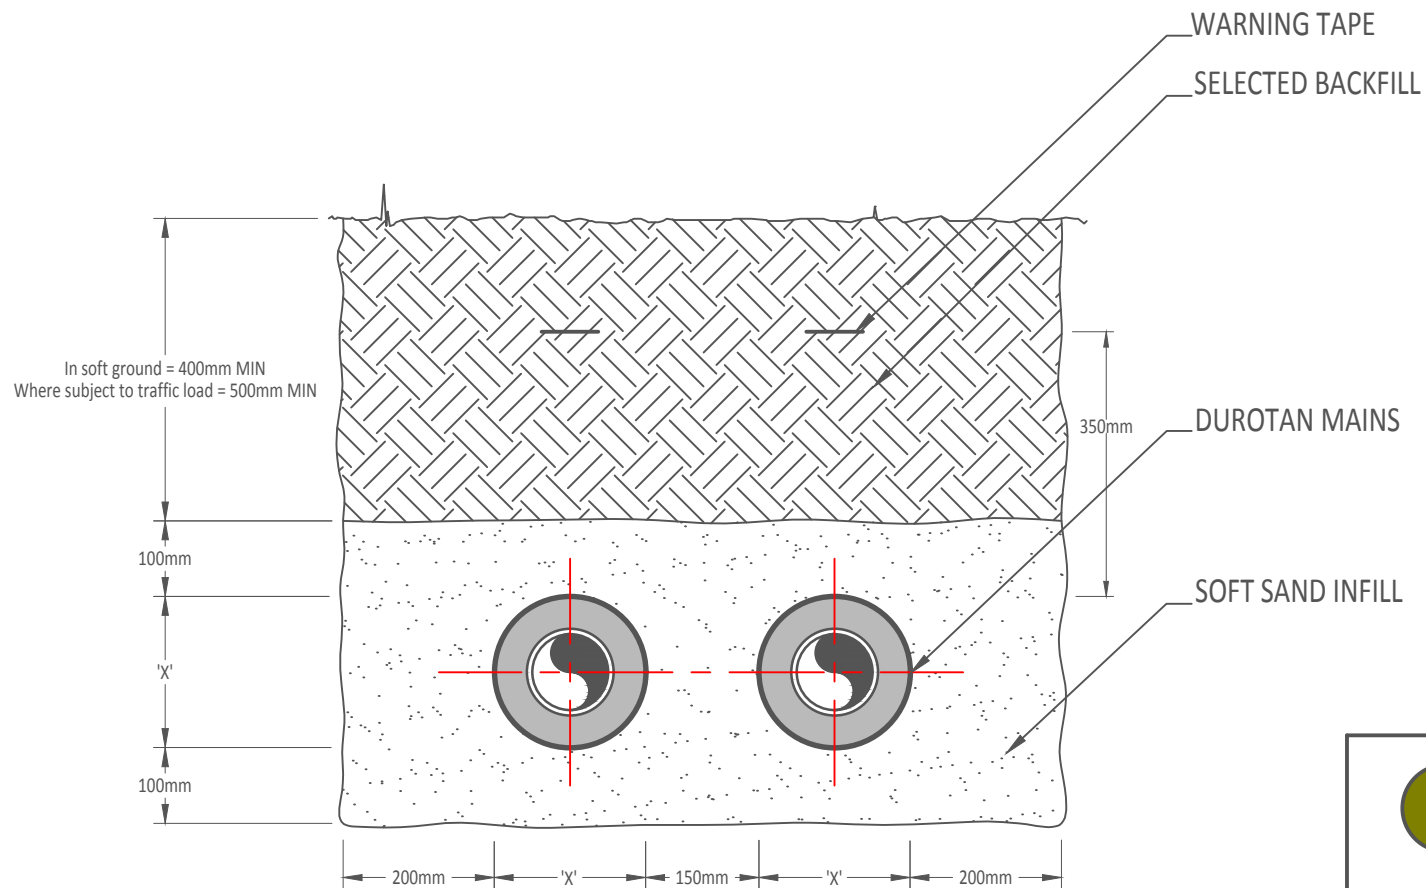

COPPER PIPE SIZE (O.D)(mm)	'X' DIMENSION (mm)
15	90
18	90
22	90
28	90
35	90
42	110
54	125
70	140
76	140
89	160

durotan

Pre-insulated pipe systems

DUROTAN LTD, WEST HOUSE, WEST STREET, BUCKINGHAM, MK18 1HE.
Tel: 01280 814 048. Fax: 01280 817 842. Email: general@durotan.ltd.uk www.durotan.ltd.uk

PRE-INSULATED PIPE SYSTEM:

DUROTAN COPPER

DETAIL NAME:

TRENCH SECTION

DRAWING No:

DC1.1

DRAWN BY:

C.AUSTEN

DRAWN DATE:

16.08.18

SCALE:

N.T.S

REV:

-